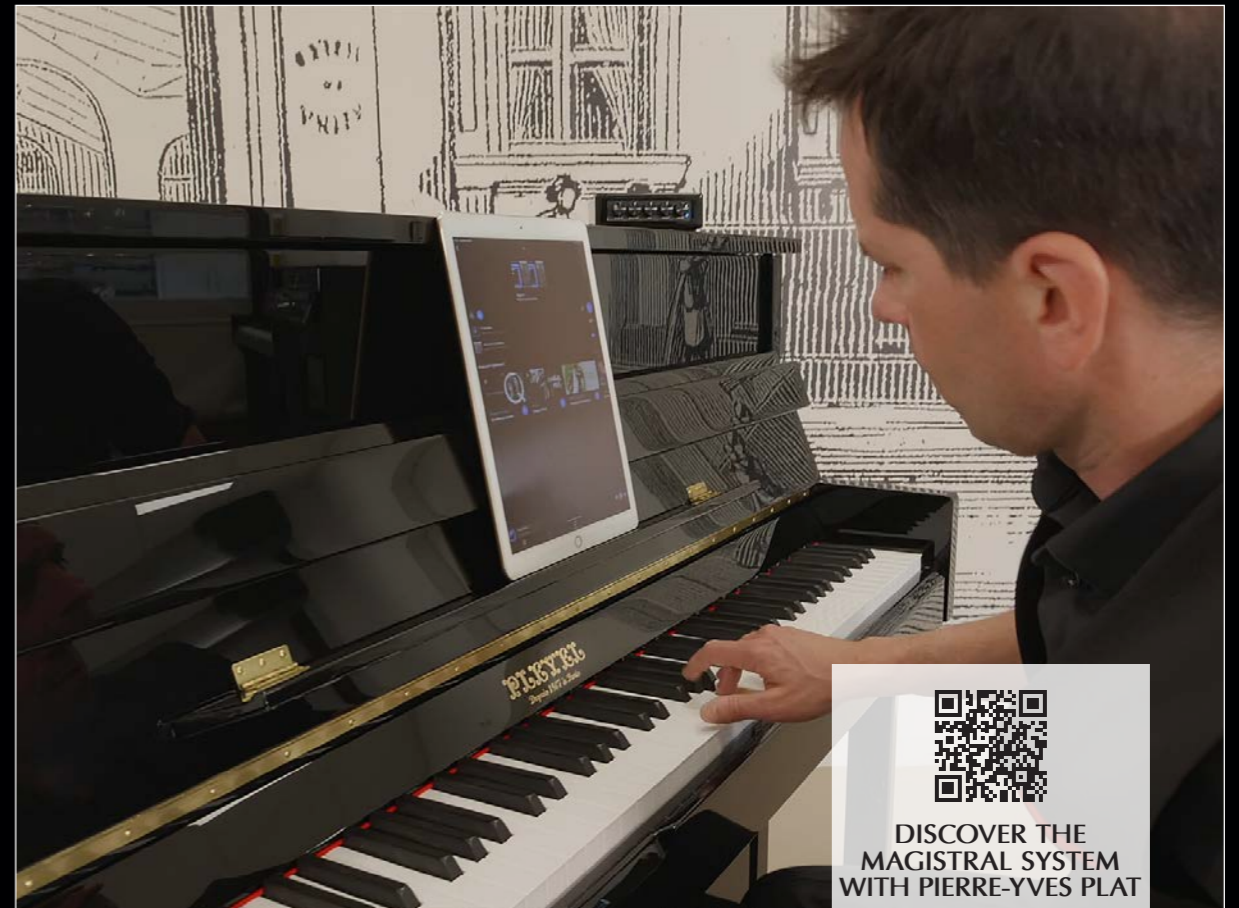

ACCOMPANY

YOUR FAVOURITE ARTISTS

by playing your favourite tracks

You can play the piano to your favourite playlists, completely immersed in the music of a band.