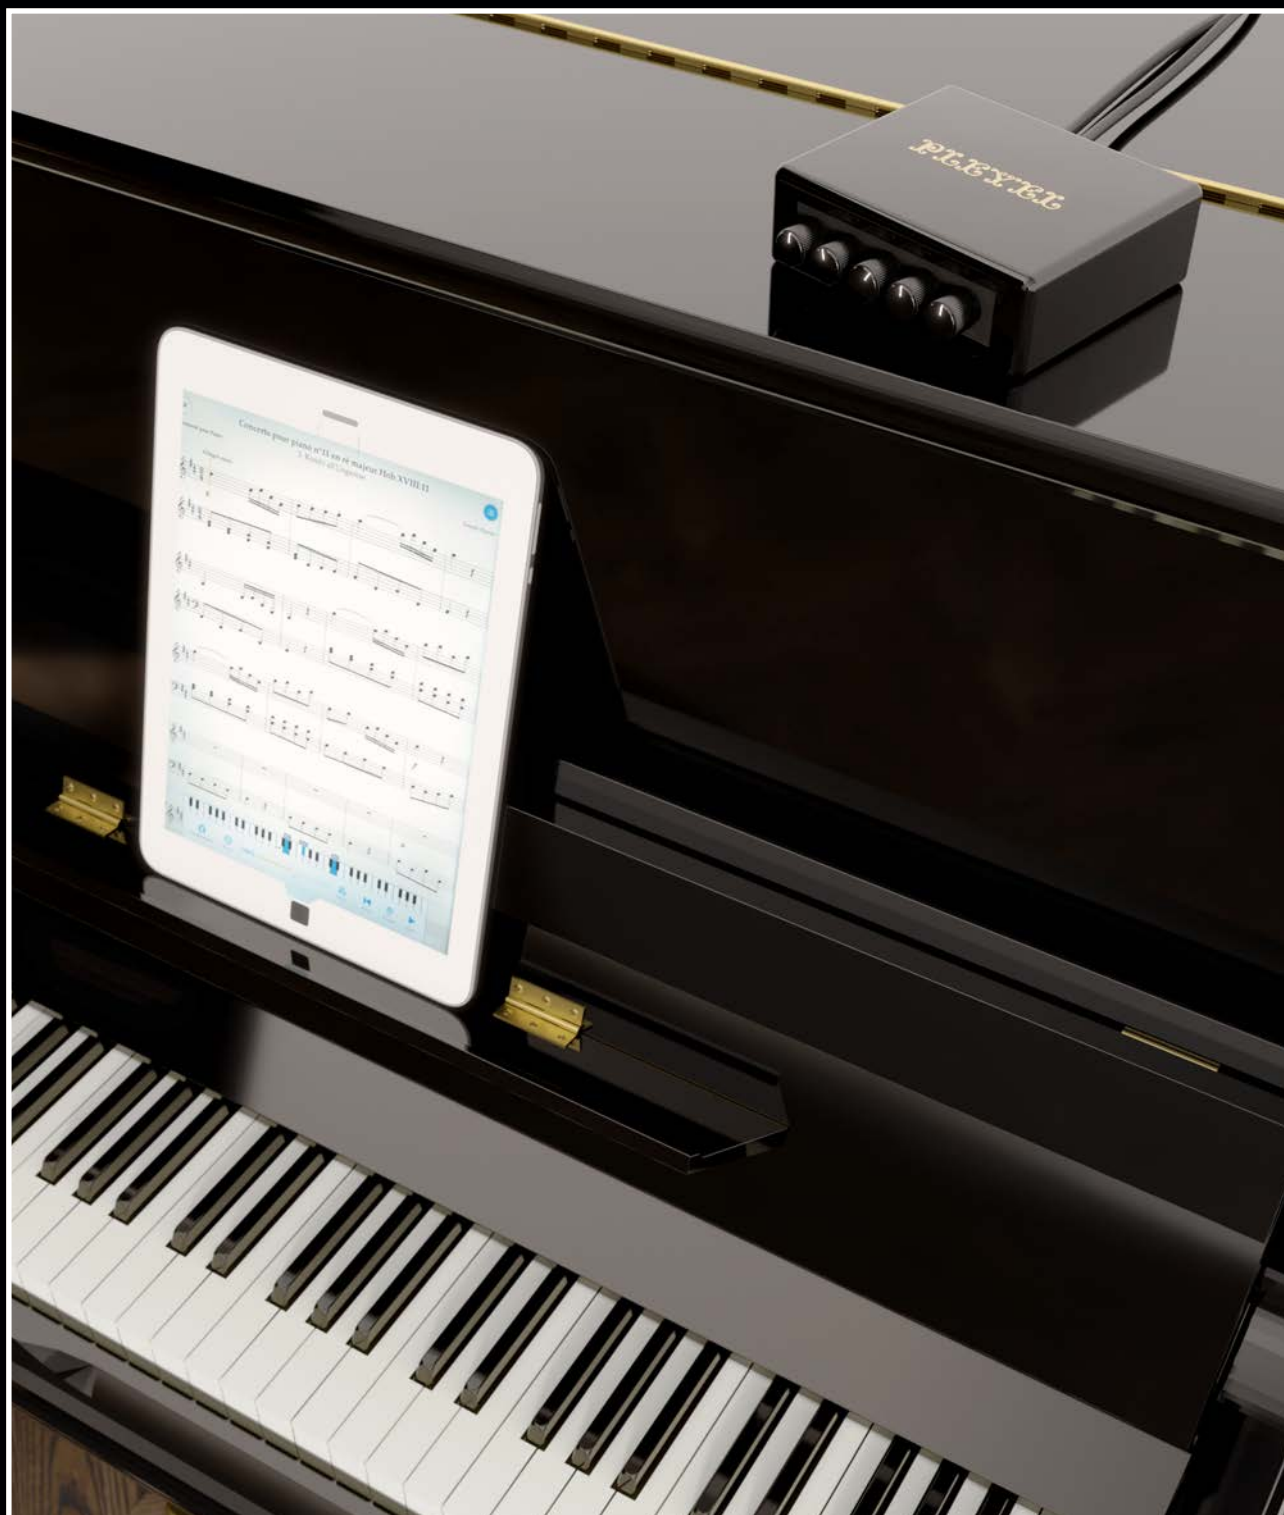

PLEYEL

MAGISTRAL SYSTEM

TRANSFORM YOUR PIANO into a top-of-the-range connected speaker in just a few minutes, whatever the brand

Thanks to the Magistral system, the piano's soundboard perfectly reproduces the natural sound and harmonic richness of instruments and voices.

The control box is simply placed on top of the piano. The adjustable brackets allow the transducers to be positioned and fixed to the soundboard bars on the back of your piano, without the need to drill any holes. These brackets are designed to fit the vast majority of upright pianos, new or old, of all makes.

The Magistral System includes:

A Control Box

The ON/VOL potentiometer lets you switch on the system and adjust the output volume. Thanks to the three adjustment potentiometers, you can easily adapt the different treble, midrange and bass frequencies to suit your listening style.

Your old upright piano is unplayable? Give it a second life.

If its soundboard hasn't suffered from the ravages of time, it can accommodate the transducers of the Magistral system thanks to the universal mounting brackets. The complete system installation takes just a few minutes, meaning it won't alter the instrument. Your family piano is thus transformed into a connected speaker, to play your favorite music with extraordinary sound quality.