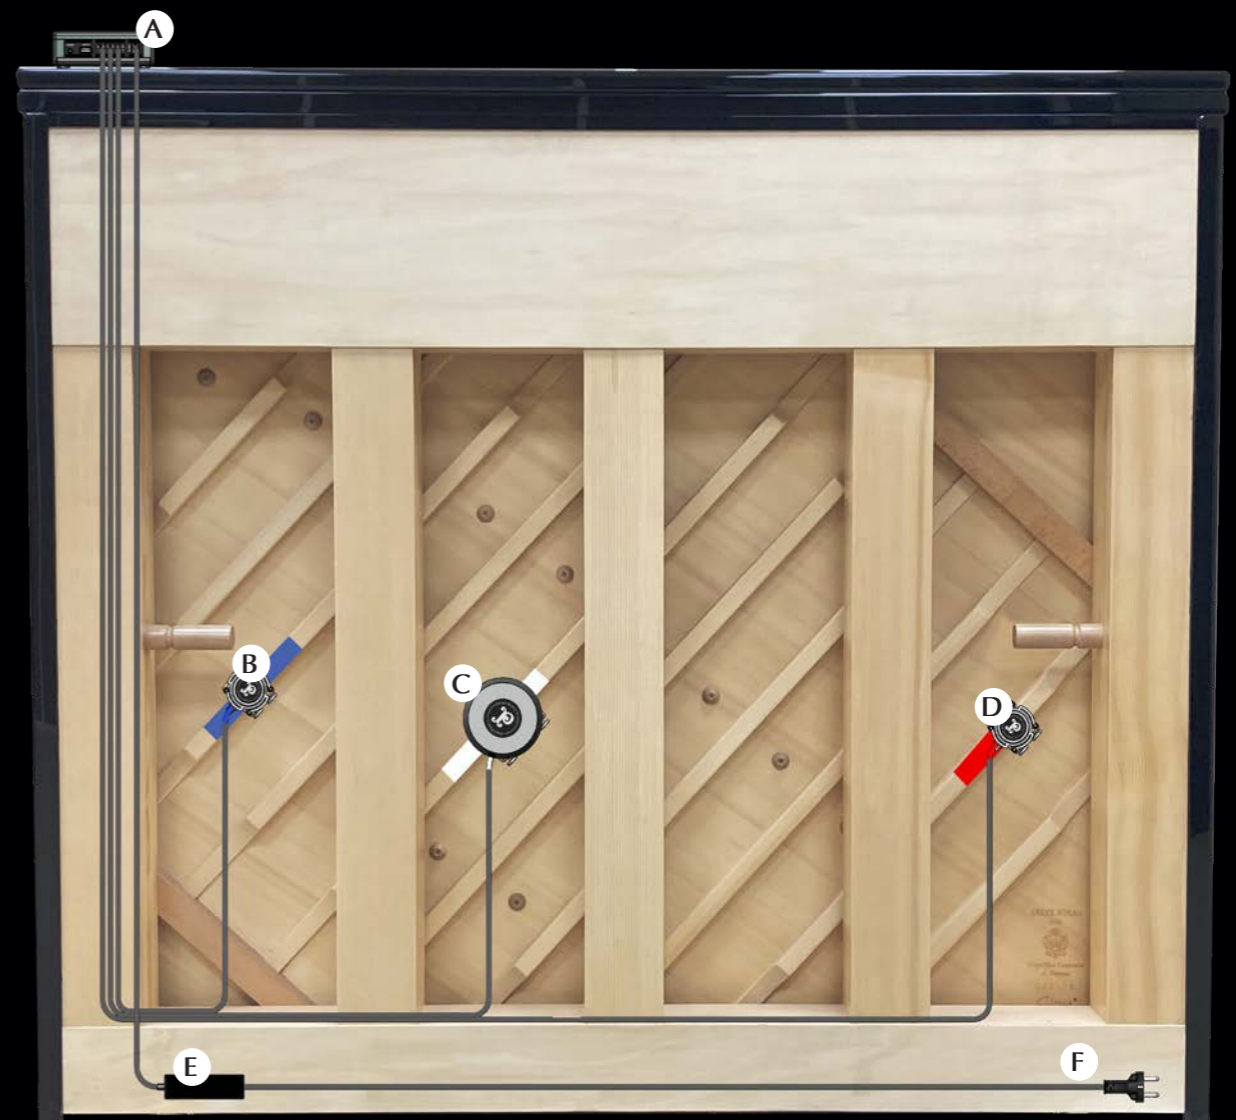

PLEYEL

MAGISTRAL SYSTEM

TRANSFORM YOUR PIANO into a top-of-the-range connected speaker in just a few minutes, whatever the brand

Thanks to the Magistral system, the piano's soundboard perfectly reproduces the natural sound and harmonic richness of instruments and voices.

The control box is simply placed on top of the piano. The adjustable brackets allow the transducers to be positioned and fixed to the soundboard bars on the back of your piano, without the need to drill any holes. These brackets are designed to fit the vast majority of upright pianos, new or old, of all makes.

The Magistral System includes:

A Control Box

The ON/VOL potentiometer lets you switch on the system and adjust the output volume. Thanks to the three adjustment potentiometers, you can easily adapt the different treble, midrange and bass frequencies to suit your listening style.

Fitted with a mounting bracket, each of the three transducers will adapt perfectly to the size of the majority of soundboards on all makes of upright piano. Placed perfectly, they will offer you a complete sound palette.